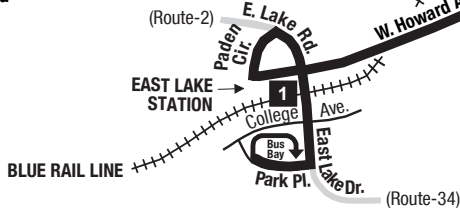

**Routes intersecting at Chamblee Station:
Rutas intersectando en la Estación Chamblee:**

- 19-Clairmont Road/Howard Avenue
- 47-I-85 Access Road
- 103-Peeler Road
- 126-Chamblee-Tucker Road
- 132-Tilly Mill Road
- 825-Johnson Ferry Road
- Xpress

- INTERSECTING ROUTES
Rutas Intersectando
- SELECT TRIPS
Seleccionar viajes hacia el sur

**Routes intersecting at East Lake Station:
Rutas intersectando en la Estación East Lake:**

- 2-Ponce De Leon Avenue/Druid Hills
- 19-Clairmont Road/Howard Avenue
- 34-Gresham Road

**Routes intersecting at Decatur Station:
Rutas intersectando en la Estación Decatur:**

- 15-Candler Road
- 19-Clairmont Road/Howard Avenue
- 36-North Decatur Road/Virginia Highland
- 123-Church Street
- 823-Belvedere