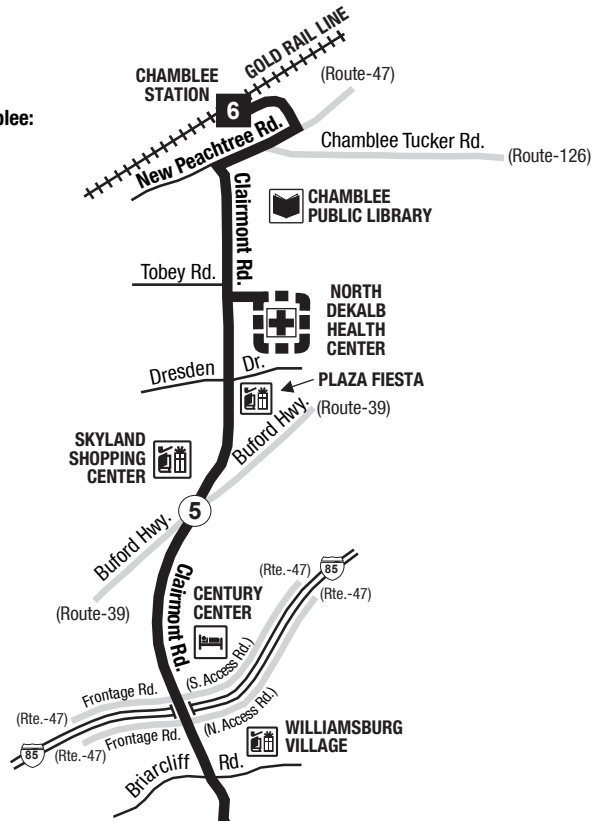

**Routes intersecting at Chamblee Station:
Rutas intersectando en la Estación Chamblee:**

- 19-Clairmont Road/Howard Avenue
- 47-I-85 Access Road
- 103-Peeler Road
- 126-Chamblee-Tucker Road
- 132-Tilly Mill Road
- 825-Johnson Ferry Road
- Xpress

- INTERSECTING ROUTES
Rutas Intersectando
- SELECT TRIPS
Seleccionar viajes hacia el sur

**Routes intersecting at East Lake Station:
Rutas intersectando en la Estación East Lake:**

- 2-Ponce De Leon Avenue/Druid Hills
- 19-Clairmont Road/Howard Avenue
- 34-Gresham Road

**Routes intersecting at Decatur Station:
Rutas intersectando en la Estación Decatur:**

- 15-Candler Road
- 19-Clairmont Road/Howard Avenue
- 36-North Decatur Road/Virginia Highland
- 123-Church Street
- 823-Belvedere